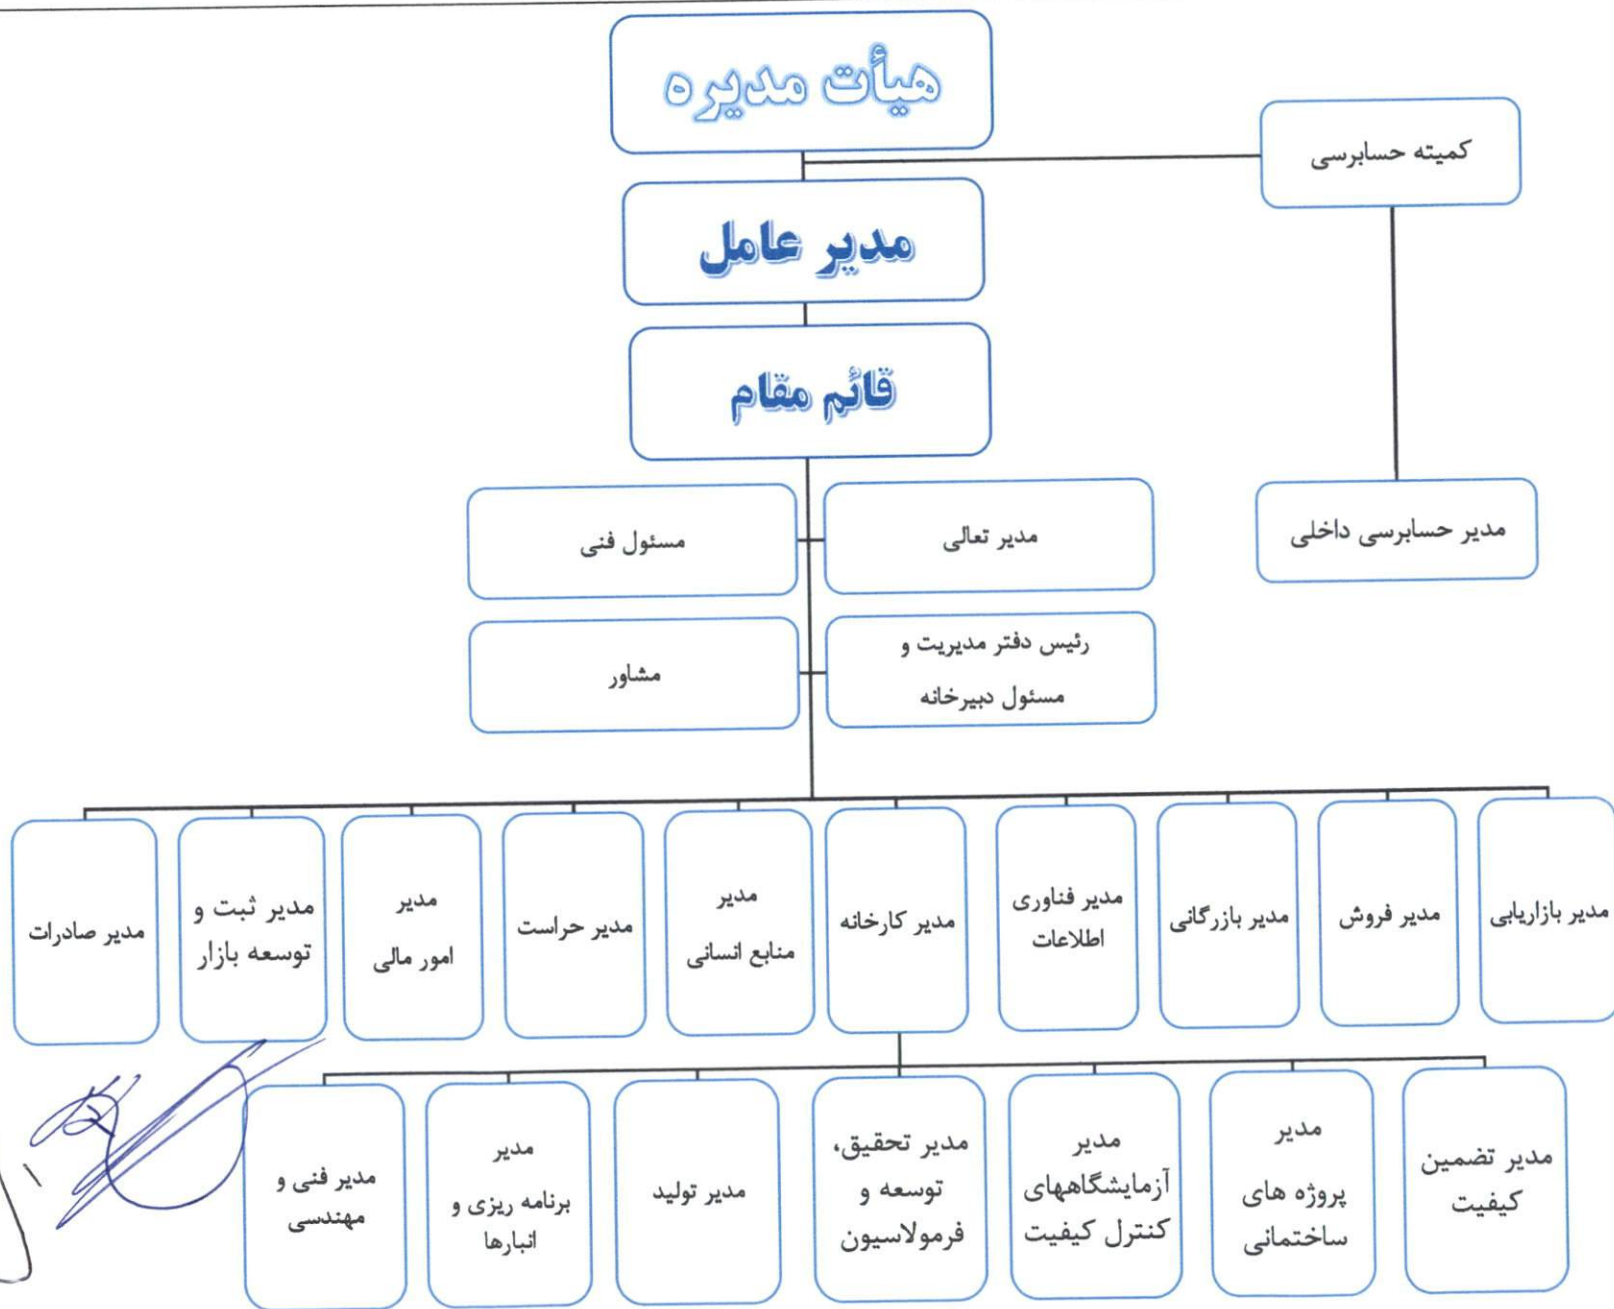

# چارت سازمانی شرکت سبحان دارو (سهامی عام)

Handwritten notes and signatures in blue and green ink are present on the left side of the page, including a large signature and some scribbles.